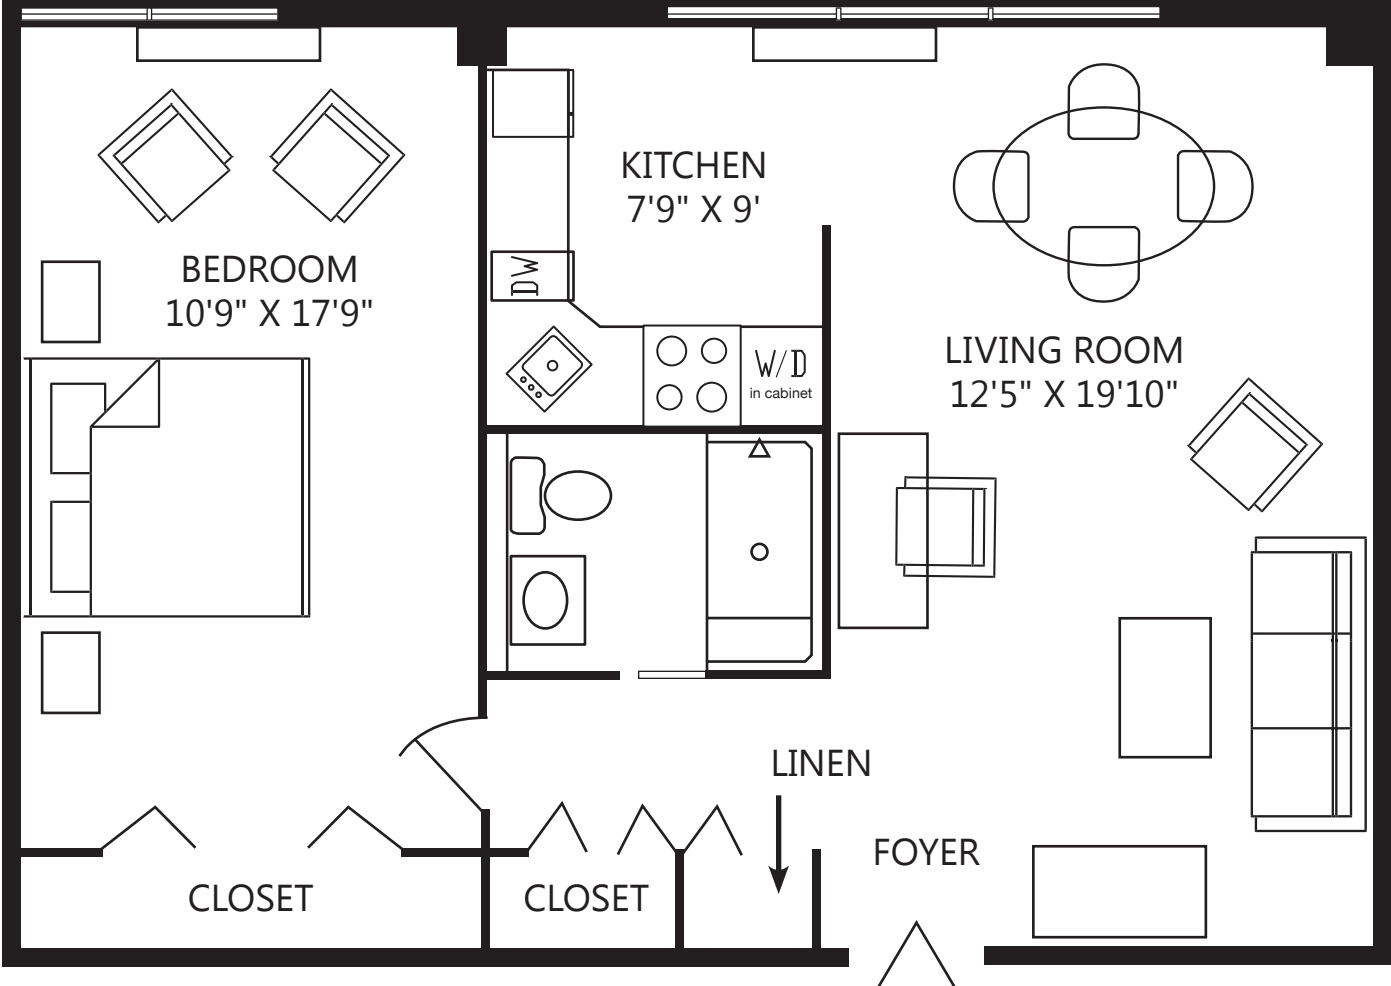

Balcony available on selected units

The Vandegrift

630 Sq Ft

Vinson Hall Retirement Community

subject to change