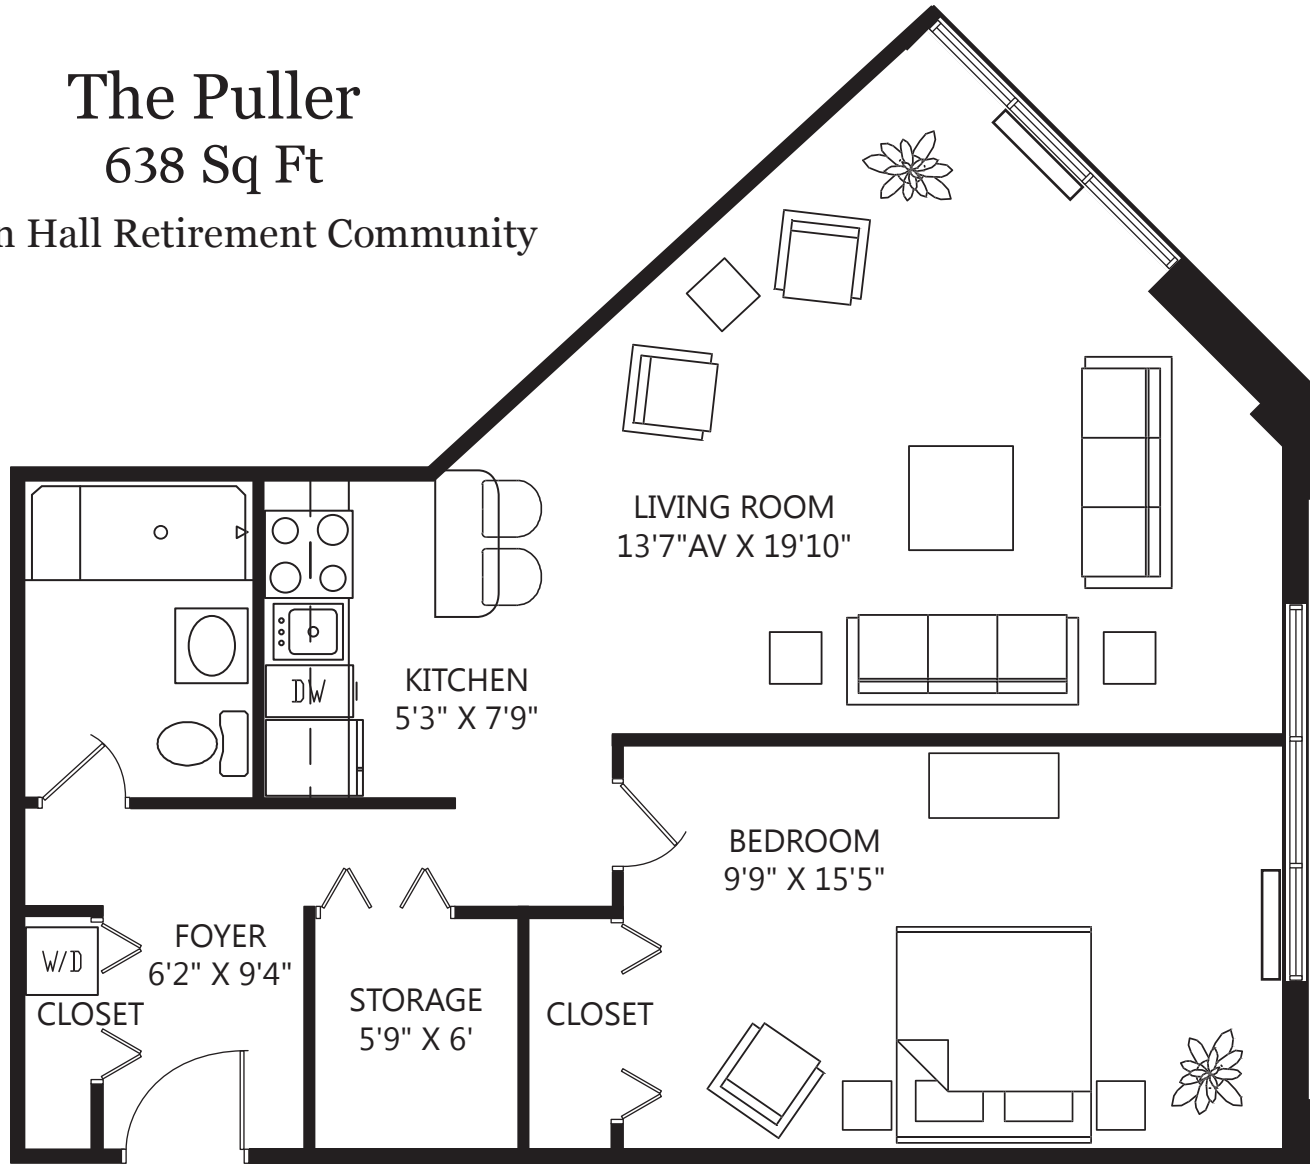

The Puller

638 Sq Ft

Vinson Hall Retirement Community

subject to change