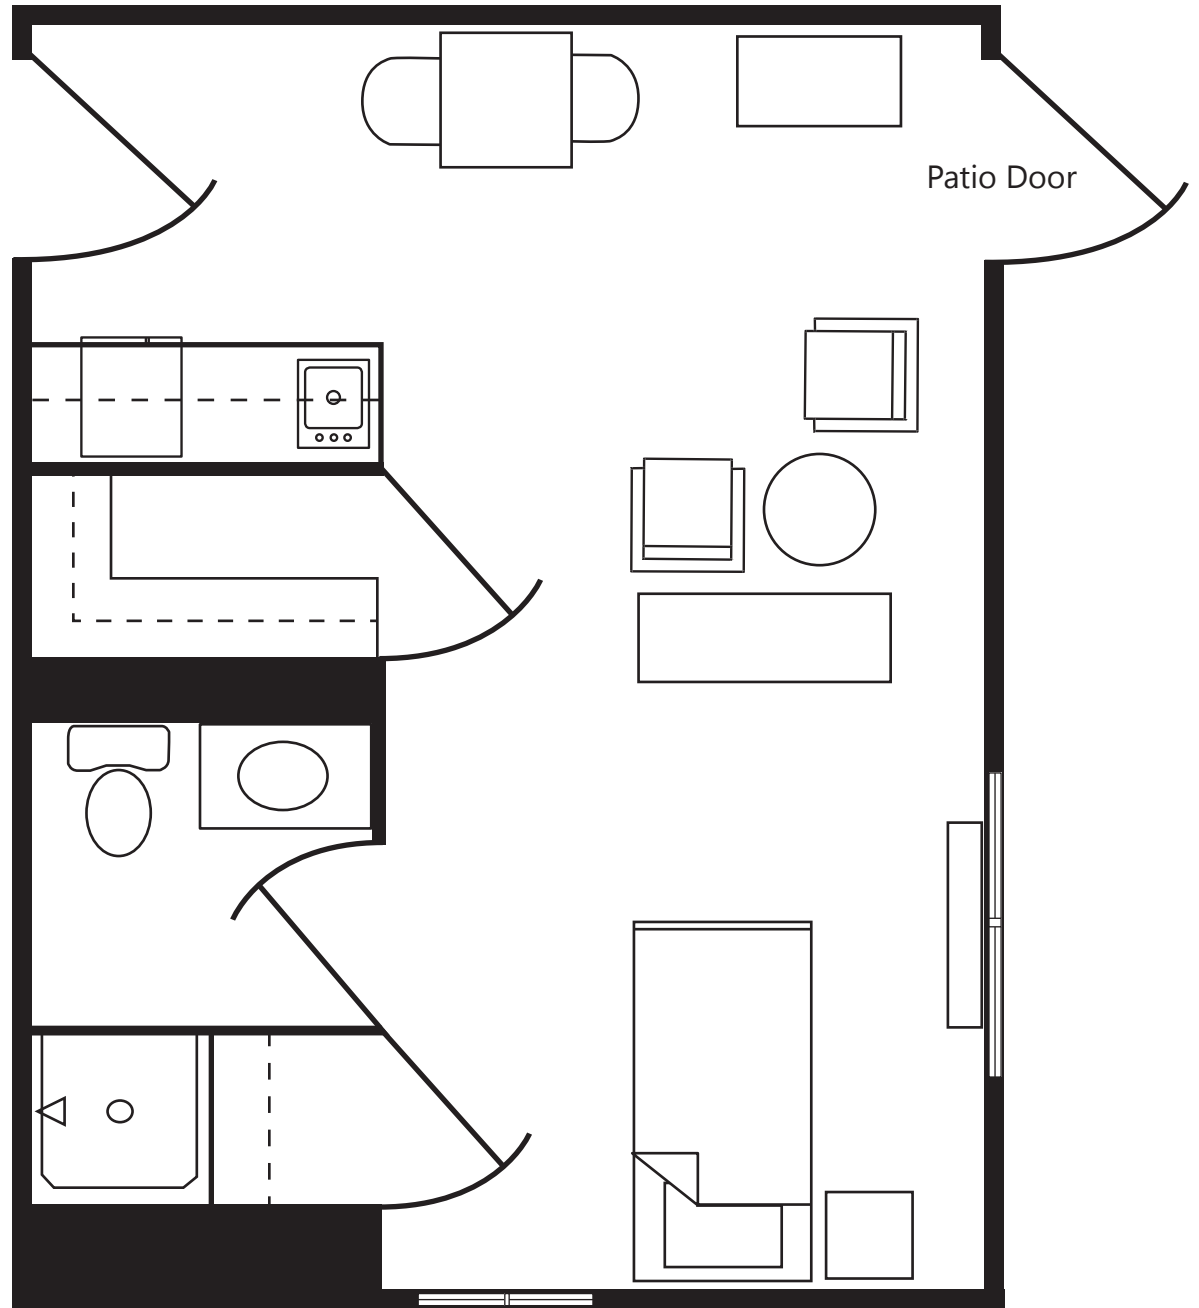

Suite E

343 Sq Ft
Arleigh Burke Pavilion at
Vinson Hall Retirement Community

subject to change