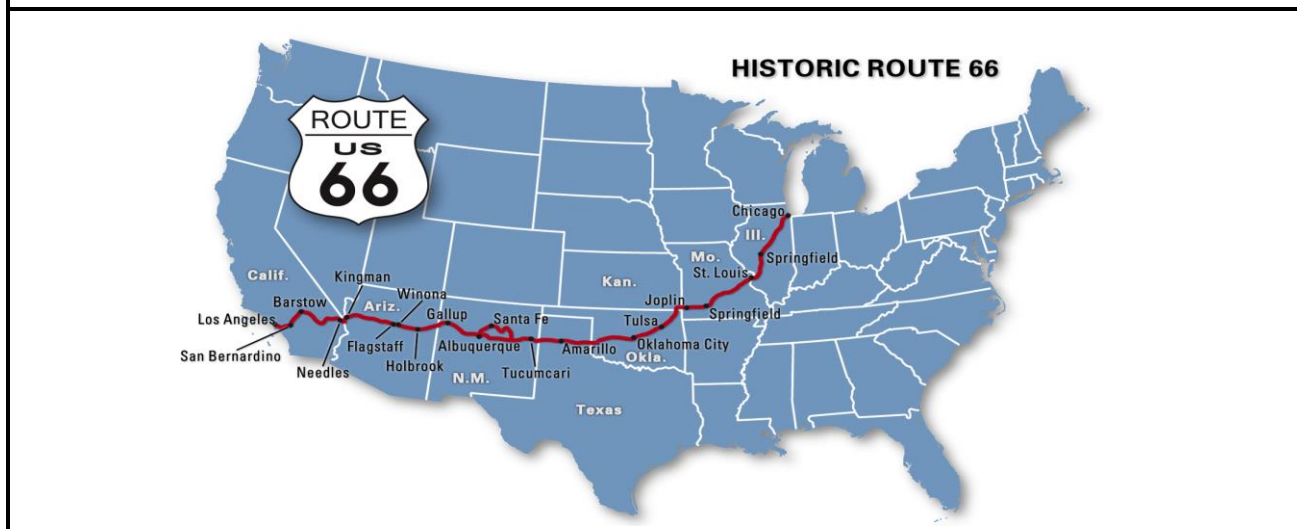

1

10:00 News & Views SB
10:30 Famous Landmarks SB
11:00 **Fitness with George** PS
11:30 What Am I? PS
2:00 Paint Like an Artist w/Stacey GAL
3:00 **Spiritual Enrichment with Scott** PS
4:00 May Hit Song List PS

2

10:00 **Groove with Karen**
10:30 Daily Chronicle SB
11:00 Artist Profile w/Stacey SB
1:30 Movie Matinee: *My Fair Lady* TH
2:00 Adult Coloring PS
3:00 Road Sign B I N G O PS
4:00 Wine & Cheese LR
4:00 Virtual Concert SB

Voter Registration from 10:00 - 2:00 CB

3 *Wear Sunglasses Day*

10:00 News & Views SB
10:30 **Catholic Service** MPR
10:30 Kentucky Derby Traditions SB
11:10 **Fitness with George** PS
1:30 Documentary: *Transcontinental Railroad* PS
3:00 Reminisce on the Patio PAT
4:00 **Concert with Brian Rudolph** PS

4 *Kentucky Derby Day*

10:00 Extra, Extra SB
10:30 Head to Toe Workout SB
11:00 **McLean Presbyterian Church** SB
1:30 Movie Matinee: *TBA* (soda & popcorn included) MPR
4:00 **Catholic Mass** VH
4:00 James Brown Tunes SB
6:34 Kentucky Derby Begins SB

5

10:00 **Yoga with Kevin** SB
10:30 Daily Chronicle SB
11:00 **Peter Small Presents: John Adams** MPR
1:30 Movie Matinee: *The Bucket List* MPR
2:05 Nationals vs Phillies SB
3:30 **Cinco de Mayo Party** PS

6 *National Herb Day*

10:00 Daily Gazette SB
10:30 Secrets of Carnagie Hall SB
11:00 **Fitness with George** PS
11:30 History of Cameras PS
1:30 Movie Matinee: *Can-Can* TH
2:00 Paro Visits
2:00 Retro TV: I Love Lucy PS
3:00 Board & Games PS
4:00 **Elaine Flynn** MPR
Performs as Mary Pickford

7

10:00 Extra, Extra SB
10:30 Fit & Trim SB
11:00 **Concert with Roberta** PS
11:00 **Art with Crista** GAL
2:00 Cooking Demo: Tacos in a Bag GAL
3:00 Happy Hour LR
4:00 Drama Club: The Botanical Roadshow SB

8

10:00 News & Views SB
10:30 Tulip Time Festival SB
11:00 **Fitness with George** PS
11:30 **Lunch Outing: Kazan** PS
1:15 **Concert w/Jerry Roman** PS
2:15 Adult Coloring PS
3:00 **Spiritual Enrichment with Scott** PS
4:00 Wisconsin or South Carolina? SB

9

10:00 **Groove with Karen** SB
10:30 Daily Chronicle SB
11:00 History of Handbags SB
1:30 Movie Matinee: *Where the Boys Are* TH
2:00 Mobile Glamour Nails SB
3:00 Purse B I N G O SB
4:00 Wine & Cheese LR
4:00 **Concert with Jim West** DR

10

10:00 News & Views SB
10:30 **Catholic Service** MPR
10:30 Golden Gate Bridge SB
11:10 **Fitness with George** PS
1:30 Documentary: *Famous Bridges* PS
3:00 Relax on the Patio PAT
4:00 **Concert with Carol Chandler** PS

11

10:00 Extra, Extra SB
10:30 Head to Toe Workout SB
11:00 Gardening Club PAT
1:30 Movie Matinee: *The Ultimate Gift* (soda & popcorn provided) MPR
4:00 **Catholic Mass** VH
4:00 **Cardinal Cloggers** DR